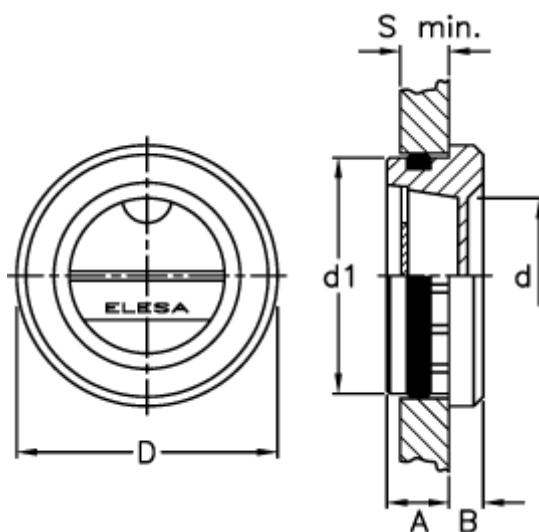

Article number: 2311011701

Description: E+G Oil level indicator push-fit  
HE.30

## Measures

A = 8.0

B = 4.0

d = 20

D = 32

d1 =  $\text{Ø}30 \text{ H11 } +0,130 \text{ 0}$

S min = 7